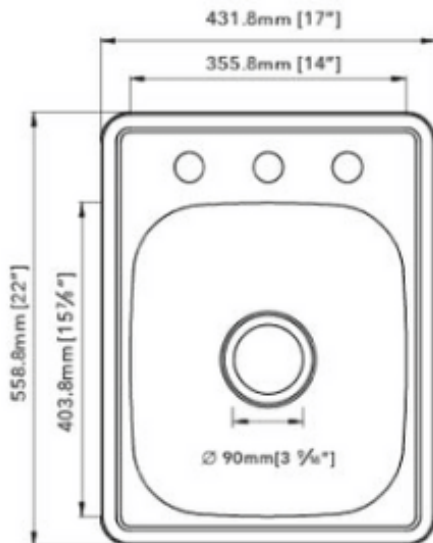

STAINLESS STEEL SINK

SPECIAL ORDER

MODEL: SS-116-10-1722A1

DEPTH	GAUGE	HOLES
6"	24/22	3
7"	22	3
8"	22/20	3

- Top-mount Single Bowl Sink
- Dimensions: 15"x15"
- Material: SS304
- Finish: Brushed

Undercoated and Sound Pads	 cUPC Certified	
3-1/2" Drain Opening		
Supplied with Fasteners		