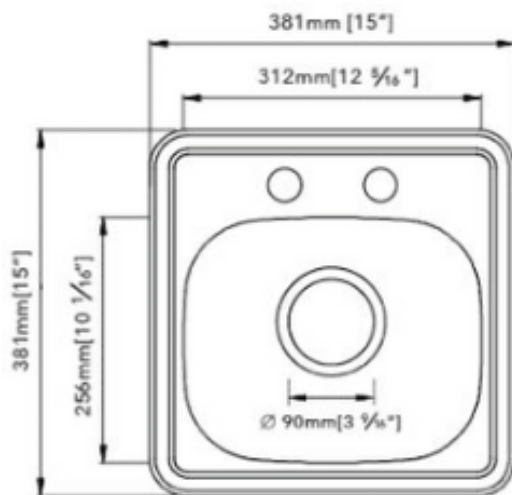

# STAINLESS STEEL SINK

SPECIAL ORDER

MODEL: SS-116-10-1515B1

DEPTH	GAUGE	HOLES
6"	22	2

- Top-mount Single Bowl Sink
- Dimensions: 15"x15"
- Material: SS304
- Finish: Brushed

Undercoated and Sound Pads

3-1/2" Drain Opening