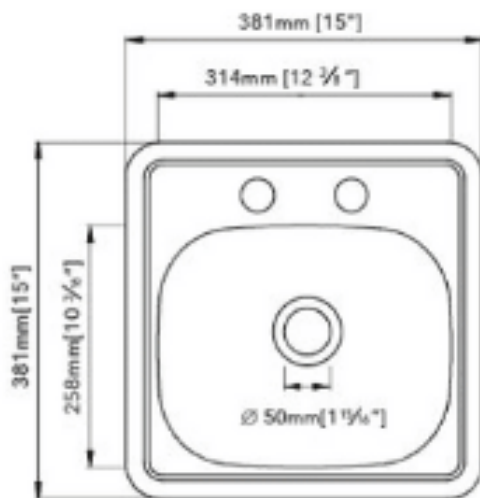

STAINLESS STEEL SINK

SPECIAL ORDER

MODEL: SS-116-10-1515A1

DEPTH	GAUGE	HOLES
5.5"	24/22	1/2
6"	24/22	1/2
8"	22	1/2

- Top-mount Single Bowl Sink
- Dimensions: 15"x15"
- Material: SS304
- Finish: Brushed

Undercoated and Sound Pads

3-1/2" Drain Opening

Supplied with Fasteners

cUPC Certified

Disclaimer: Nerval makes every effort to provide accurate specification data. However, specification may change without notice. Please visit nerval website to see Nerval's terms and conditions.