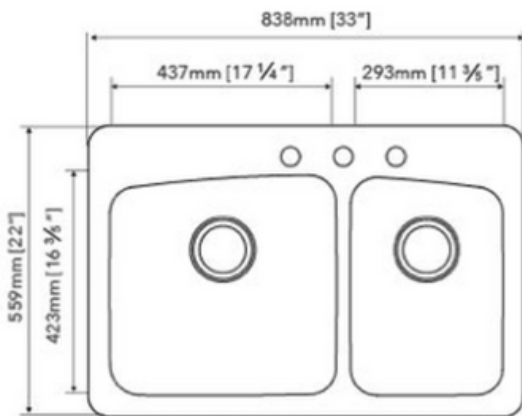

STAINLESS STEEL SINK

SPECIAL ORDER

MODEL: SS-115-20-3322N2

DEPTH	GAUGE	HOLES
8"/8"	18/20	3/4
9"/7.5"	18/20	3/4

- Dual-mount Dual Bowl Sink
- Dimensions: 33"x22"
- Material: SS304
- Finish: Brushed

Undercoated and Sound Pads

3-1/2" Drain Opening

Supplied with Fasteners

cUPC Certified

SPECIFICATION

Disclaimer: Nerval makes every effort to provide accurate specification data. However, specification may change without notice. Please visit nerval website to see Nerval's terms and conditions.