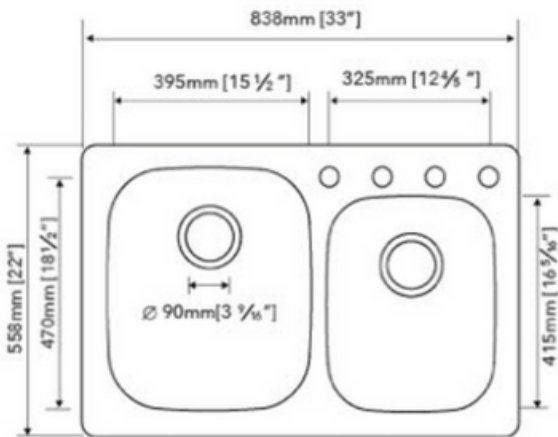

STAINLESS STEEL SINK

SPECIAL ORDER

MODEL: SS-115-20-3322D2

DEPTH	GAUGE	HOLES
9"/7.5"	18	3/4

- Dual-mount Dual Bowl Sink
- Dimensions: 33"x22"
- Material: SS304
- Finish: Brushed

Undercoated and Sound Pads

3-1/2" Drain Opening