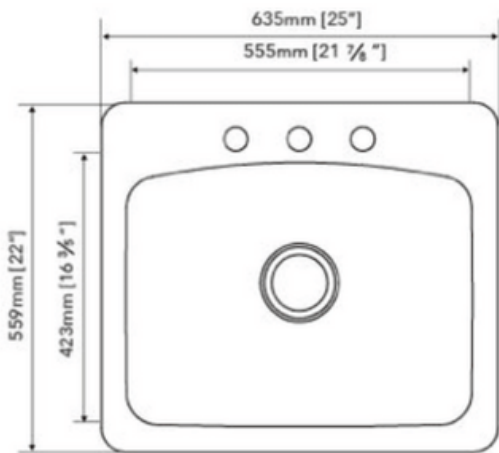

STAINLESS STEEL SINK

SPECIAL ORDER

MODEL: SS-115-10-2522N1

DEPTH	GAUGE	HOLES
8" / 9"	18 / 20	3 / 4

- Dual-mount Single Bowl Sink
- Dimensions: 25"x22"
- Material: SS304
- Finish: Brushed

Undercoated and Sound Pads

3-1/2" Drain Opening

Supplied with Fasteners

cUPC Certified

Disclaimer: Nerval makes every effort to provide accurate specification data. However, specification may change without notice. Please visit nerval website to see Nerval's terms and conditions.