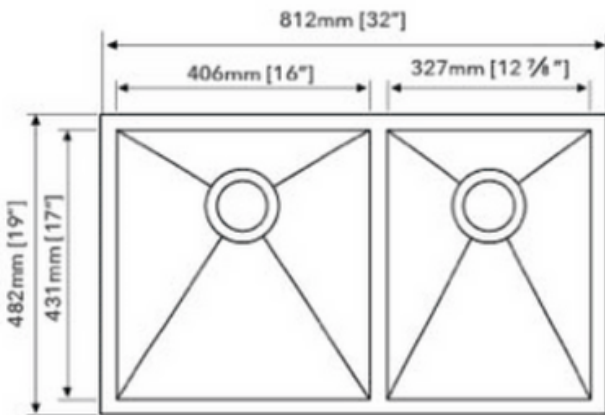

STAINLESS STEEL SINK

SPECIAL ORDER

MODEL: SS-114-20-3219A2

DEPTH	GAUGE
10"	18

- Zero Radius Dual Bowl Sink
- Dimensions: 32"x19"
- Material: SS304
- Finish: Brushed

Undercoated and Sound Pads

3-1/2" Drain Opening