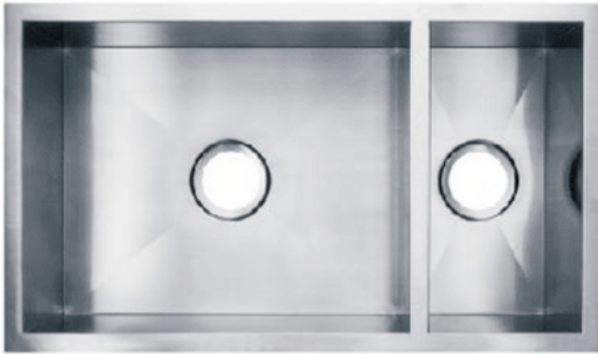

STAINLESS STEEL SINK

SPECIAL ORDER

MODEL: SS-114-20-3118A2

DEPTH	GAUGE
9"	18

- Zero Radius Dual Bowl Sink
- Dimensions: 31-1/4"x18"
- Material: SS304
- Finish: Brushed

Undercoated and Sound Pads

3-1/2" Drain Opening