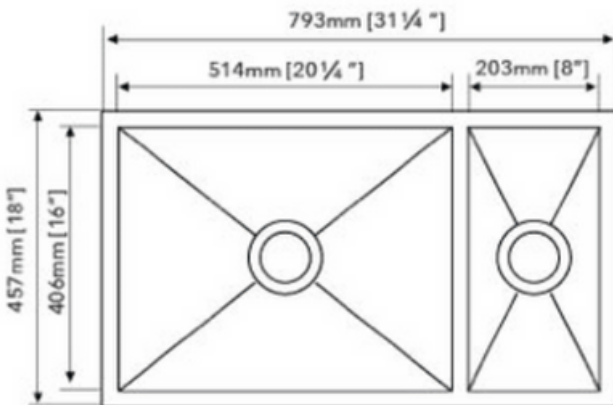

STAINLESS STEEL SINK

SPECIAL ORDER

MODEL: SS-114-20-3118A2

DEPTH	GAUGE
9"	18

- Zero Radius Dual Bowl Sink
- Dimensions: 31-1/4"x18"
- Material: SS304
- Finish: Brushed

Undercoated and Sound Pads

3-1/2" Drain Opening