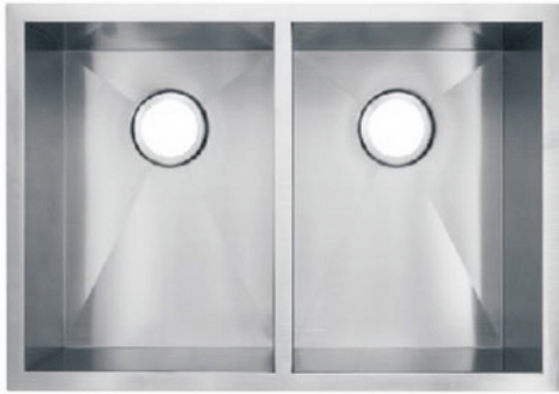

STAINLESS STEEL SINK

SPECIAL ORDER

MODEL: SS-114-20-2920A0

DEPTH	GAUGE
10"	16

- Zero Radius Dual Bowl Sink 50/50
- Dimensions: 29"x20"
- Material: SS304
- Finish: Brushed

Undercoated and Sound Pads

3-1/2" Drain Opening