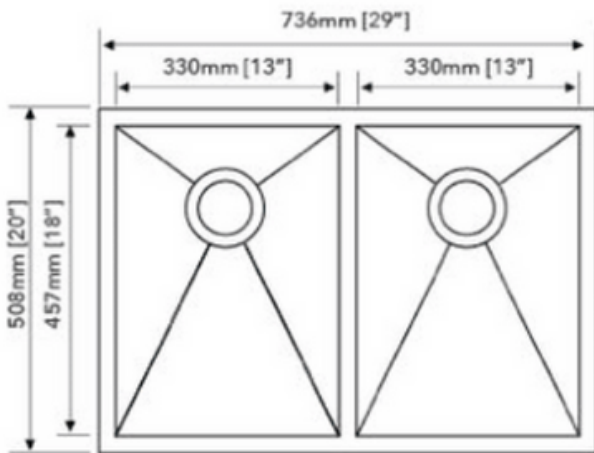

STAINLESS STEEL SINK

SPECIAL ORDER

MODEL: SS-114-20-2920A0

DEPTH	GAUGE
10"	16

- Zero Radius Dual Bowl Sink 50/50
- Dimensions: 29"x20"
- Material: SS304
- Finish: Brushed

Undercoated and Sound Pads

3-1/2" Drain Opening