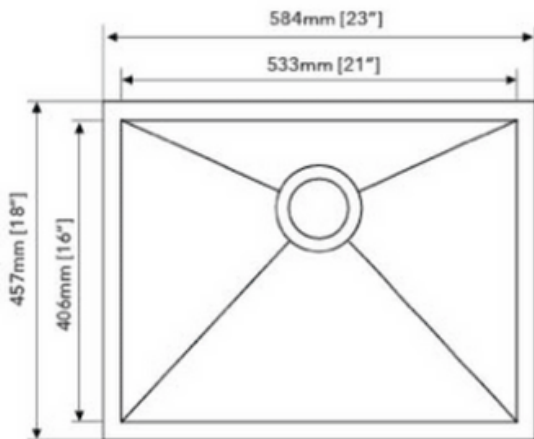

STAINLESS STEEL SINK

SPECIAL ORDER

MODEL: SS-114-10-2318A1

DEPTH	GAUGE
9"/5.5"	18

- Zero Radius Single Bowl Sink
- Dimensions: 23"x18"
- Material: SS304
- Finish: Brushed

Undercoated and Sound Pads

3-1/2" Drain Opening