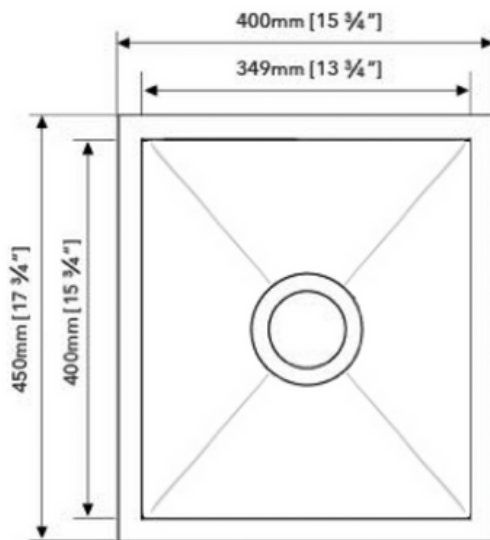

STAINLESS STEEL SINK

STOCK PROGRAM

MODEL: SS-114-10-1618A1

DEPTH	GAUGE/THICKNESS
9"	18GA

- Square Zero Radius Single Bowl Sink
- Dimensions: 15-3/4"x17-3/4"
- Material: 304
- Finish: Brushed

Undercoated and Sound Pads

3-1/2" Drain Opening

Supplied with Fasteners

cUPC Certified

Disclaimer: Nerval makes every effort to provide accurate specification data. However, specification may change without notice. Please visit nerval website to see Nerval's terms and conditions.