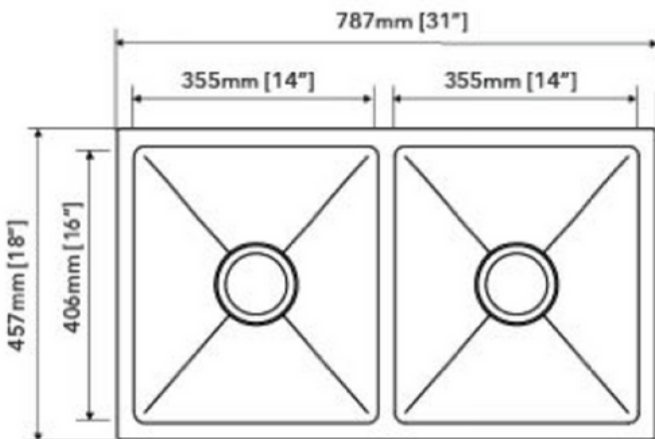

STAINLESS STEEL SINK

STOCK PROGRAM

MODEL: SS-113-20-3118A0

DEPTH	GAUGE/THICKNESS
9"	18GA

- Square Sink 15-Degree Radius Double Bowl 50/50
- Dimensions: 31"x18"x9"
- Material: 304
- Finish: Brushed

Undercoated and Sound Pads

3-1/2" Drain Opening

Supplied with Fasteners

cUPC Certified

Disclaimer: Nerval makes every effort to provide accurate specification data. However, specification may change without notice. Please visit nerval website to see Nerval's terms and conditions.