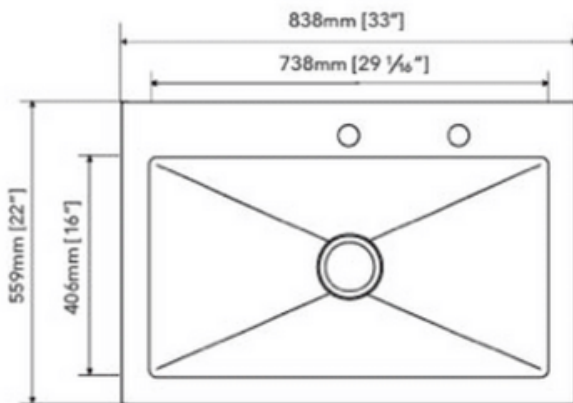

# STAINLESS STEEL SINK

SPECIAL ORDER

MODEL: SS-113-10-3322B1

DEPTH	GAUGE	HOLES
9"	18	3/4

- Square Sink 15-Degree Radius Single Bowl
- Dimensions: 33"x22"
- Material: SS304
- Finish: Brushed

Undercoated and Sound Pads

3-1/2" Drain Opening

Supplied with Fasteners

cUPC Certified

Disclaimer: Nerval makes every effort to provide accurate specification data. However, specification may change without notice. Please visit nerval website to see Nerval's terms and conditions.