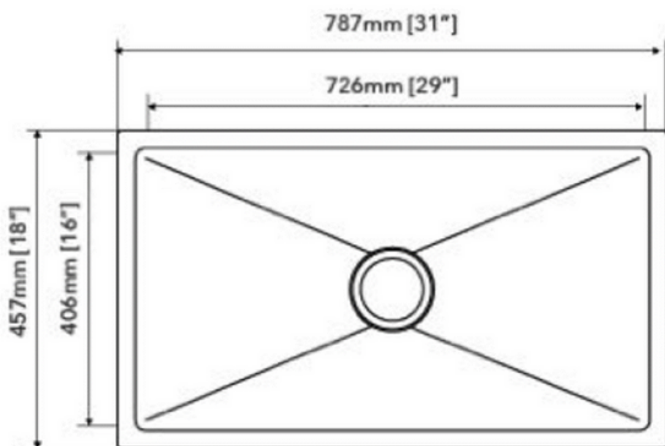

STAINLESS STEEL SINK

STOCK PROGRAM

MODEL: SS-113-10-3118B1

DEPTH	GAUGE/THICKNESS
9"	18GA

- Square Sink 15-Degree Radius Single Bowl
- Dimensions: 31"x18x9"
- Material: 304
- Finish: Brushed

Undercoated and Sound Pads

3-1/2" Drain Opening

Supplied with Fasteners

cUPC Certified

Disclaimer: Nerval makes every effort to provide accurate specification data. However, specification may change without notice. Please visit nerval website to see Nerval's terms and conditions.