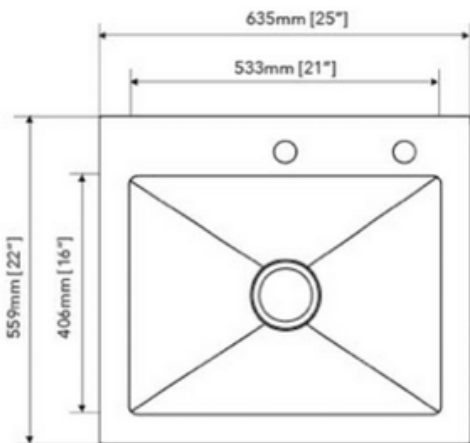

STAINLESS STEEL SINK

SPECIAL ORDER

MODEL: SS-113-10-2522B1

DEPTH	GAUGE	HOLES
9"	18	3/4

- Square Sink 15-Degree Radius Single Bowl
- Dimensions: 25"x22"
- Material: SS304
- Finish: Brushed

Undercoated and Sound Pads

3-1/2" Drain Opening

Supplied with Fasteners

cUPC Certified

Disclaimer: Nerval makes every effort to provide accurate specification data. However, specification may change without notice. Please visit nerval website to see Nerval's terms and conditions.