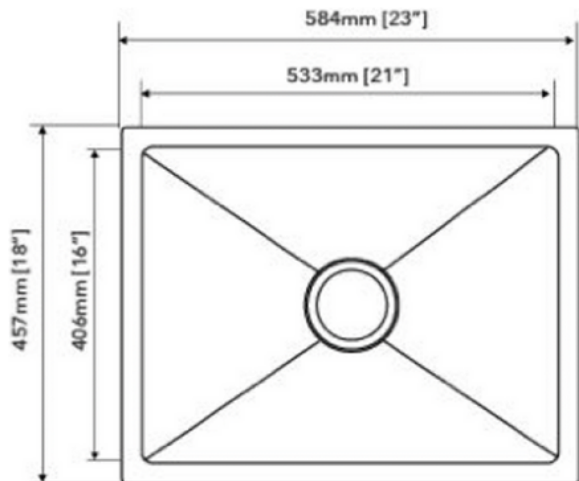

STAINLESS STEEL SINK

STOCK PROGRAM

MODEL: SS-113-10-2318B1

DEPTH	GAUGE/THICKNESS
9"	18GA

- Square Sink 15-Degree Radius Single Bowl
- Dimensions: 23"x18x9"
- Material: 304
- Finish: Brushed

Undercoated and Sound Pads

3-1/2" Drain Opening

Supplied with Fasteners

cUPC Certified

Disclaimer: Nerval makes every effort to provide accurate specification data. However, specification may change without notice. Please visit nerval website to see Nerval's terms and conditions.