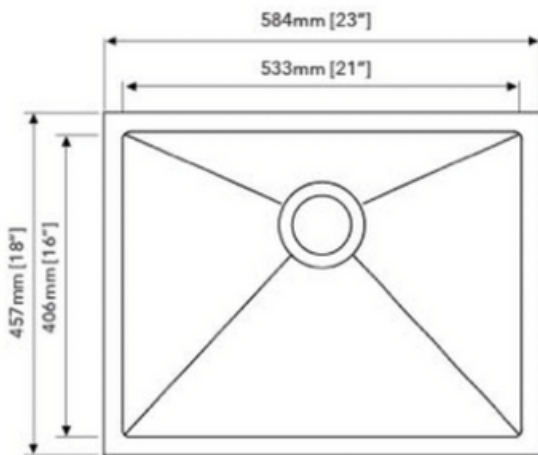

STAINLESS STEEL SINK

SPECIAL ORDER

MODEL: SS-112-10-2318A1

DEPTH	GAUGE
9"/12"	18

- Square 10 Degree Radius Single Bowl Sink
- Dimensions: 23"x18"
- Material: SS304
- Finish: Brushed

Undercoated and Sound Pads

3-1/2" Drain Opening

Supplied with Fasteners

cUPC Certified

Disclaimer: Nerval makes every effort to provide accurate specification data. However, specification may change without notice. Please visit nerval website to see Nerval's terms and conditions.