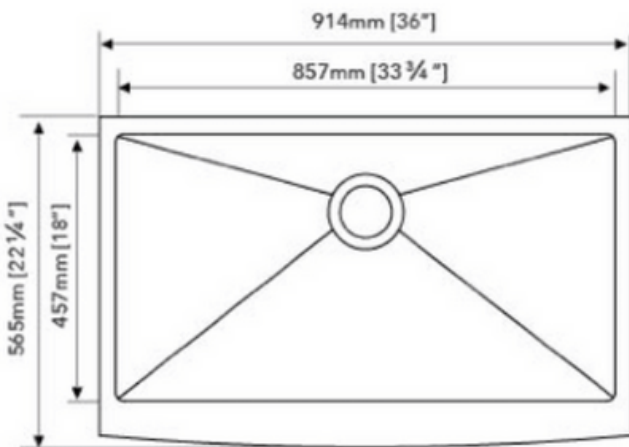

STAINLESS STEEL SINK

SPECIAL ORDER

MODEL: SS-111-20-3622A1

DEPTH	GAUGE
10"	16

- Farmhouse 10 Degree Radius Single Bowl Sink
- Dimensions: 36"x22-1/4"
- Material: SS304
- Finish: Brushed

Undercoated and Sound Pads

3-1/2" Drain Opening

Supplied with Fasteners

cUPC Certified

SPECIFICATION

Disclaimer: Nerval makes every effort to provide accurate specification data. However, specification may change without notice. Please visit nerval website to see Nerval's terms and conditions.