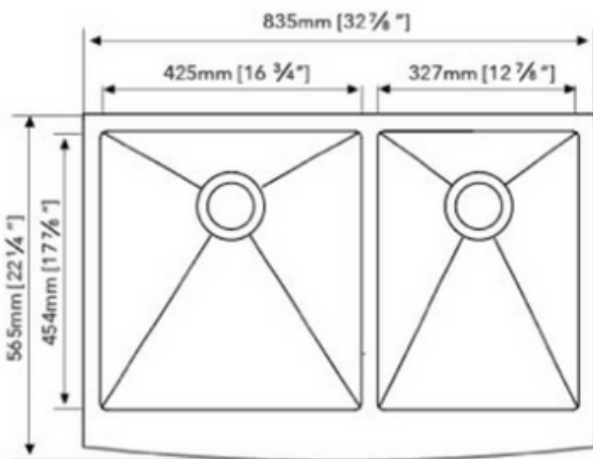

STAINLESS STEEL SINK

SPECIAL ORDER

MODEL: SS-111-20-3322A4

DEPTH	GAUGE
10"	18

- Farmhouse 10 Degree Radius Dual Bowl Sink
- Dimensions: 32-7/8"x22-1/4"
- Material: SS304
- Finish: Brushed

Undercoated and Sound Pads

3-1/2" Drain Opening

Supplied with Fasteners

cUPC Certified

SPECIFICATION

Disclaimer: Nerval makes every effort to provide accurate specification data. However, specification may change without notice. Please visit nerval website to see Nerval's terms and conditions.