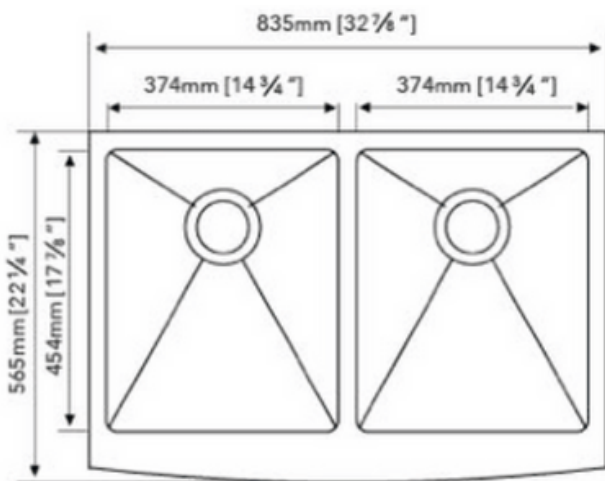

STAINLESS STEEL SINK

SPECIAL ORDER

MODEL: SS-111-20-3322A0

DEPTH	GAUGE
10"	18

- Farmhouse Square 10 Degree Radius Dual Bowl Sink 50/50
- Dimensions: 32-7/8"x22-1/4"
- Material: SS304
- Finish: Brushed

Undercoated and Sound Pads

3-1/2" Drain Opening

Supplied with Fasteners

cUPC Certified

Disclaimer: Nerval makes every effort to provide accurate specification data. However, specification may change without notice. Please visit nerval website to see Nerval's terms and conditions.