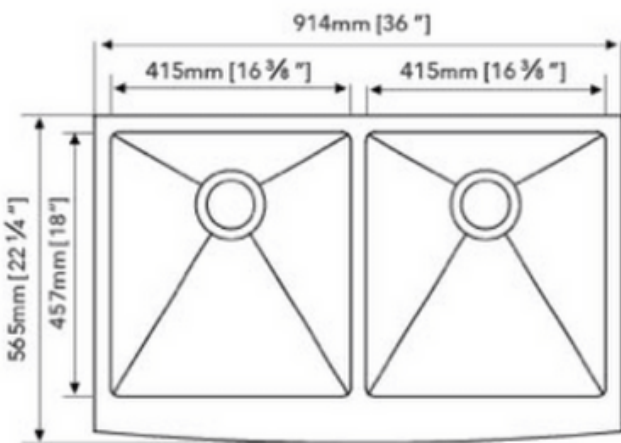

STAINLESS STEEL SINK

SPECIAL ORDER

MODEL: SS-111-10-3622A0

DEPTH	GAUGE
10"	16

- Farmhouse 10 Degree Radius Dual Bowl Sink 50/50
- Dimensions: 36"x22-1/4"
- Material: SS304
- Finish: Brushed

Undercoated and Sound Pads

3-1/2" Drain Opening

Supplied with Fasteners

cUPC Certified

Disclaimer: Nerval makes every effort to provide accurate specification data. However, specification may change without notice. Please visit nerval website to see Nerval's terms and conditions.