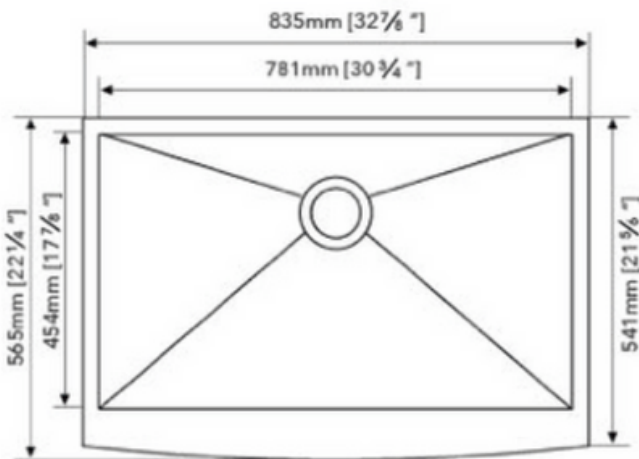

STAINLESS STEEL SINK

SPECIAL ORDER

MODEL: SS-111-10-3322A1

DEPTH	GAUGE
10"	18

- Farmhouse Zero Degree Radius Single Bowl Sink
- Dimensions: 32-7/8"x22-1/4"
- Material: SS304
- Finish: Brushed

Undercoated and Sound Pads

3-1/2" Drain Opening

Supplied with Fasteners

cUPC Certified

Disclaimer: Nerval makes every effort to provide accurate specification data. However, specification may change without notice. Please visit nerval website to see Nerval's terms and conditions.