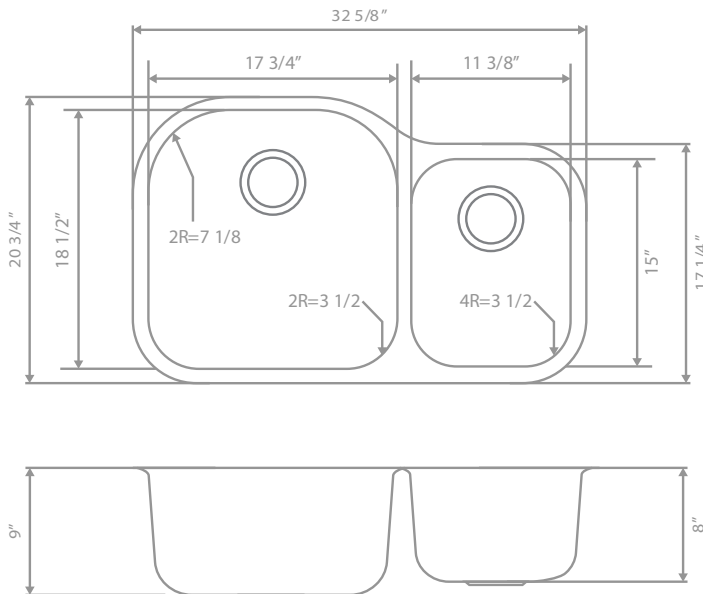

Disclaimer: Nerval makes every effort to provide accurate specification data. However, specification may change without notice. Please visit nerval website to see NERVAL'S TERMS AND CONDITIONS.