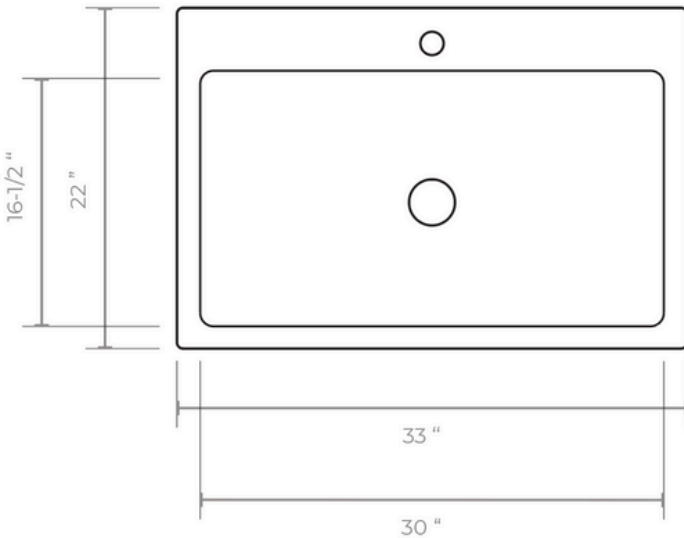

STAINLESS STEEL SINK

STOCK PROGRAM

MODEL: SS-113-10-3322L1

DEPTH	GAUGE/THICKNESS
9"	18GA

- Dual-Mount Square Single Bowl
- Dimensions: 33"x22"x9"
- Material: SS304
- Finish: Brushed

Undercoated and Sound Pads

3-1/2" Drain Opening

Supplied with Fasteners

cUPC Certified

Disclaimer: Nerval makes every effort to provide accurate specification data. However, specification may change without notice. Please visit nerval website to see Nerval's terms and conditions.