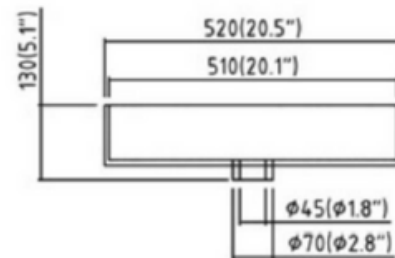

ART WASH BASIN

MODEL: WF-227

- Outside Dim: 20.5" x 14.25" x 5.125"
- Material: Vitreous China
- Color: White
- Drain Hole: 1.75" (46mm)
- Overflow: No
- Faucet Hole: No

Disclaimer: Nerval makes every effort to provide accurate specification data. However, specification may change without notice. Please visit nerval website to see Nerval's terms and conditions.

Top view

Front view

* The measurements are approximate. Please contact Nerval for the cutout template.

Non-Porous Surface

Stain Resistant

Anti-Scratch

cUPC Certified