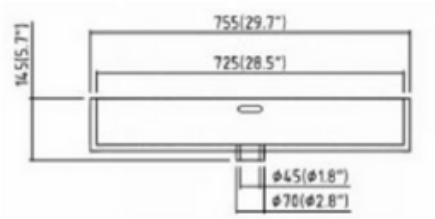

Top view

Front view

ART WASH BASIN

MODEL: WF-224

- Outside Dim: 29.5" x 16.7" x 5.7"
- Material: Vitreous China
- Color: White
- Drain Hole: 1.75" (46mm)
- Overflow: No
- Faucet Yes (Single Hole)

* The measurements are approximate. Please contact Nerval for the cutout template.