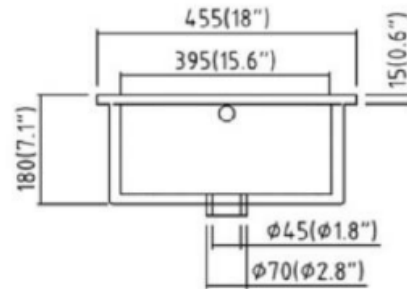

Top view

Front view

UNDER-MOUNT WASH BASIN

MODEL: WF-213

- Outside Dim: W18"x D14"x H7.125"
- Inside Dim: W15.625"x D11.5"
- Material: Vitreous China
- Color: White
- Drain Hole: Ø 1-3/4" (45 mm)
- Overflow: Yes
- Faucet Hole: No

* The measurements are approximate. Please contact Nerval for the cutout template.

Disclaimer: Nerval makes every effort to provide accurate specification data. However, specification may change without notice. Please visit nerval website to see Nerval's terms and conditions.