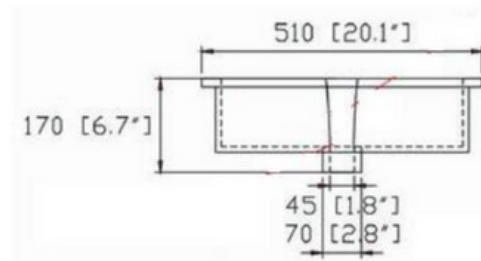

Top view

Front view

UNDER-MOUNT WASH BASIN

MODEL: WF-212

- Outside Dim: 20.1" x 15.7" x 6.7"
- Inside Dim: 17.3" x 13"
- Material: Vitreous China
- Color: White
- Drain Hole: 1-3/4" (46mm)
- Overflow: Yes
- Faucet Hole: No

* The measurements are approximate. Please contact Nerval for the cutout template.

Disclaimer: Nerval makes every effort to provide accurate specification data. However, specification may change without notice. Please visit nerval website to see Nerval's terms and conditions.