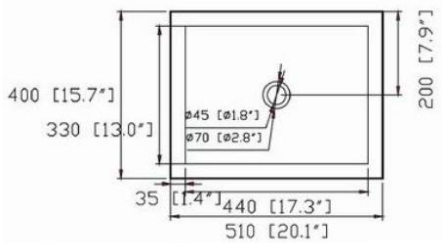

Undermount Wash Basin

Model: WF-212

- Desc: Undermount Wash Basin
- Outside Dim: 20.1" x 15.7" x 6.7"
- Inside Dim: 17.3" x 13"
- Material: Vitreous China
- Color: White
- Drain Hole: 1.75" (46mm)
- Overflow: Yes
- Faucet Hole: No
- Certification: cUPC

Top view

Front view

Side view

Disclaimer: Nerval makes every effort to provide accurate specification data. However, specification may change without notice. Please visit nerval website to see NERVAL'S TERMS AND CONDITIONS.