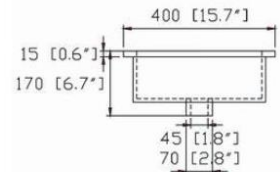

Undermount Wash Basin

Model: WF-212

- Desc: Undermount Wash Basin
- Outside Dim: 20.1" x 15.7" x 6.7"
- Inside Dim: 17.3" x 13"
- Material: Vitreous China
- Color: White
- Drain Hole: 1.75" (46mm)
- Overflow: Yes
- Faucet Hole: No
- Certification: cUPC

Top view

Front view

Side view

Disclaimer: Nerval makes every effort to provide accurate specification data. However, specification may change without notice. Please visit nerval website to see NERVAL'S TERMS AND CONDITIONS.