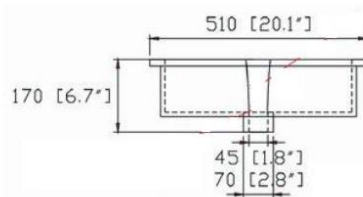

Undermount Wash Basin

Model: WF-212

- Desc: Undermount Wash Basin
- Outside Dim: 20.1" x 15.7" x 6.7"
- Inside Dim: 17.3" x 13"
- Material: Vitreous China
- Color: White
- Drain Hole: 1.75" (46mm)
- Overflow: Yes
- Faucet Hole: No
- Certification: cUPC

Top view

Front view

Side view

Disclaimer: Nerval makes every effort to provide accurate specification data. However, specification may change without notice. Please visit nerval website to see NERVAL'S TERMS AND CONDITIONS.