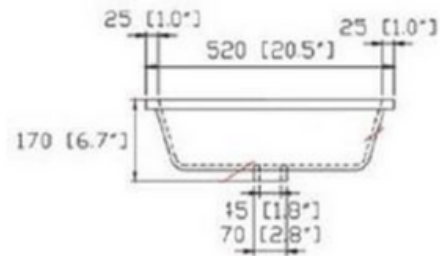

Top view

Front view

UNDER-MOUNT WASH BASIN

MODEL: WF-211

- Outside Dim: 20.5" x 14" x 6.7"
- Inside Dim: 18.5" x 11.8"
- Material: Vitreous China
- Color: White Drain
- Hole: 1-3/4" (46mm)
- Overflow: Yes
- Faucet Hole: No

* The measurements are approximate. Please contact Nerval for the cutout template.

Disclaimer: Nerval makes every effort to provide accurate specification data. However, specification may change without notice. Please visit nerval website to see Nerval's terms and conditions.