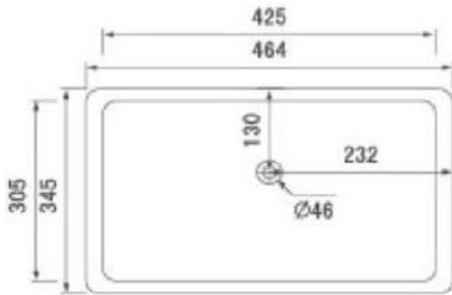

Undermount Wash Basin

Model: WF-202H

Desc: Undermount Wash Basin
Outside Dim: 18.25" x 13.5" x 8.25"
Inside Dim: 16.73" x 12"
Material: Vitreous China
Color: White
Drain Hole: 1.75" (46mm)
Overflow: Yes
Faucet Hole: No
Certification: cUPC