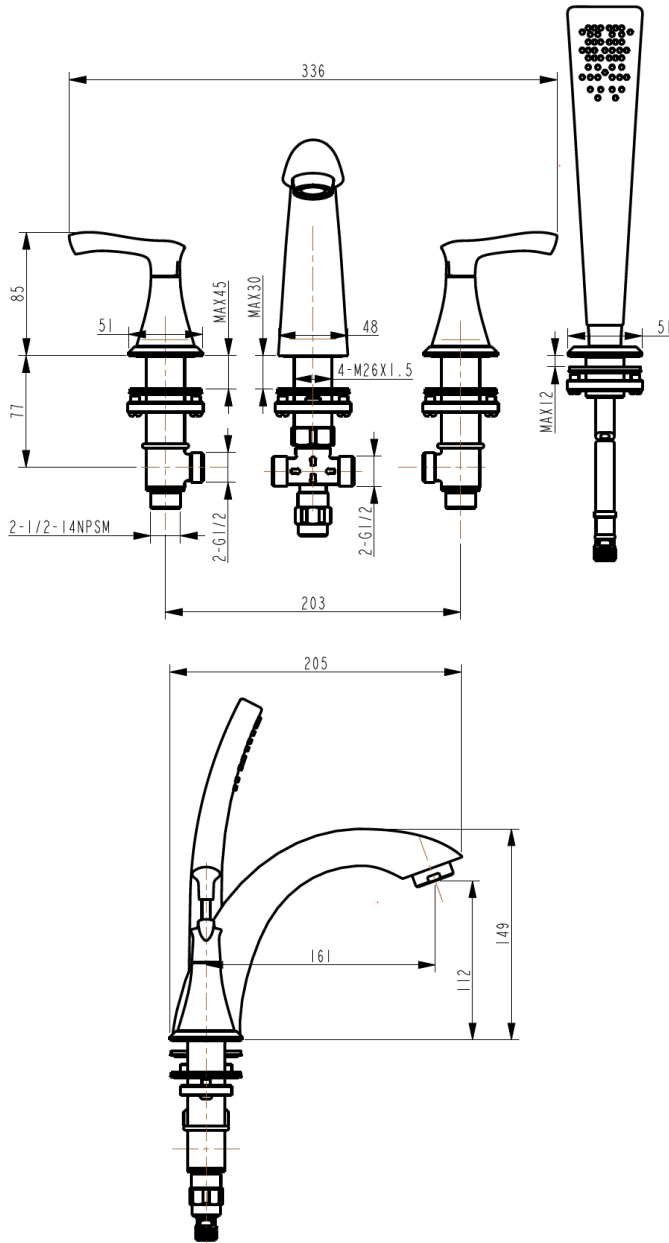

Roman Tub Mixer

Disclaimer: Nerval makes every effort to provide accurate specification data. However, specification may change without notice. Please visit nerval website to see NERVAL'S TERMS AND CONDITIONS.