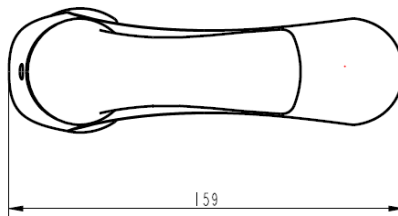

Lavatory Faucet

Disclaimer: Nerval makes every effort to provide accurate specification data. However, specification may change without notice. Please visit nerval website to see NERVAL'S TERMS AND CONDITIONS.