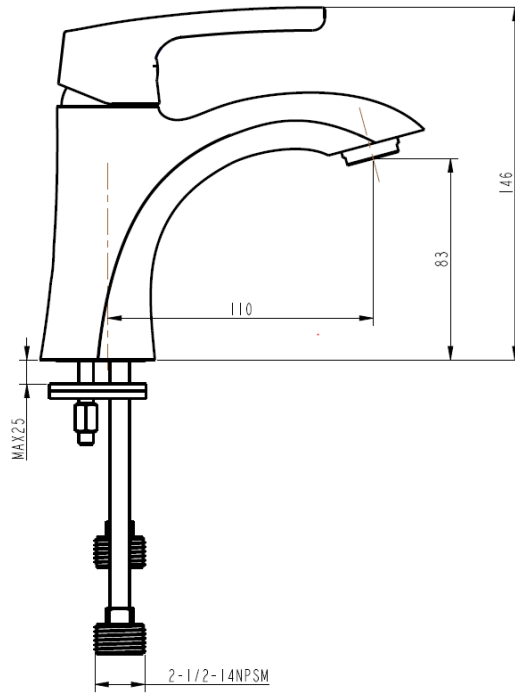

Lavatory Faucet

Model: FA-264C

- Lavatory Faucet One Handle
- Material: Lead free brass waterway
- Handle: Zinc
- Flow Rate: 1.2gpm
- Finish: Chrome (C)
- Certification: cUPC
- Brand: NERVAL
- Warranty: Limited Lifetime

Disclaimer: Nerval makes every effort to provide accurate specification data. However, specification may change without notice. Please visit nerval website to see NERVAL'S TERMS AND CONDITIONS.

Lavatory Faucet