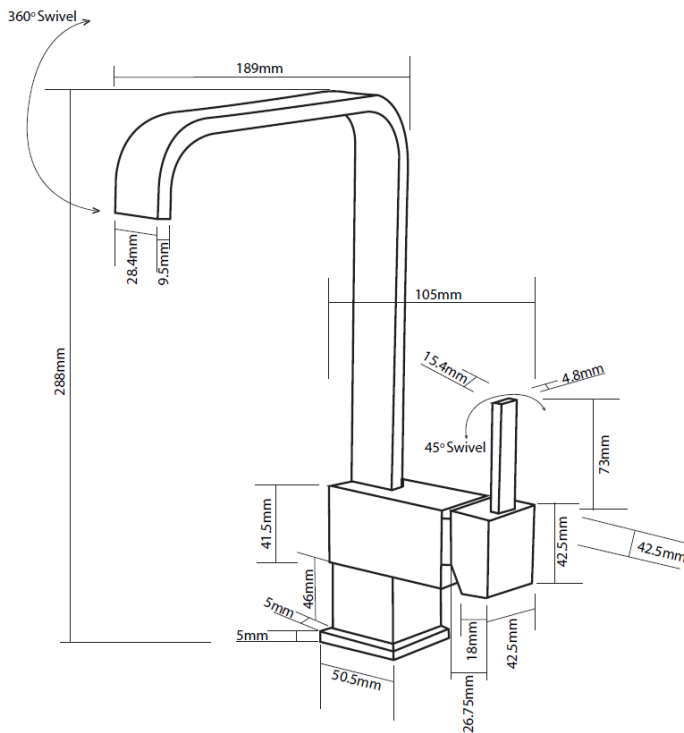

# Kitchen Faucet

**Model: FA-256C**

- Shower Kitchen Faucet w/pull Handle
- Mount: Single hole
- Material: Lead free\* brass body
- Finish: Chrome (C)
- Certification: cUPC
- Brand: NERVAL
- Warranty: Limited Lifetime