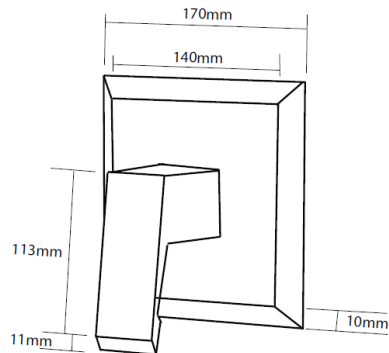

Shower Trim Kit

Disclaimer: Nerval makes every effort to provide accurate specification data. However, specification may change without notice. Please visit nerval website to see NERVAL'S TERMS AND CONDITIONS.