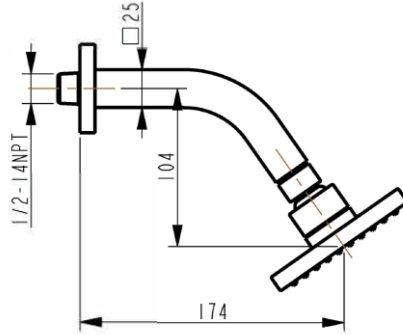

Shower Trim Kit

Model: FA-249C

- Shower trim kit, ctg mixer and shower head
- Finish: Chrome polished
- Installation: 1 Hole
- Certification: cUPC
- Brand: NERVAL
- Warranty: Limited Lifetime

Disclaimer: Nerval makes every effort to provide accurate specification data. However, specification may change without notice. Please visit nerval website to see NERVAL'S TERMS AND CONDITIONS.

Shower Trim Kit

Disclaimer: Nerval makes every effort to provide accurate specification data. However, specification may change without notice. Please visit nerval website to see NERVAL'S TERMS AND CONDITIONS.