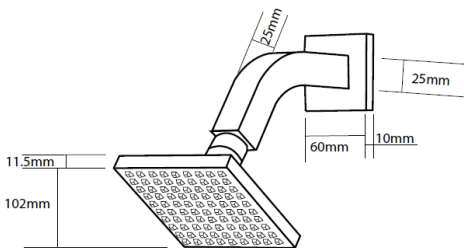

Shower Trim Kit

Model: FA-249C

- Shower trim kit, ctg mixer and shower head
- Finish: Chrome polished
- Installation: 1 Hole
- Certification: cUPC
- Brand: NERVAL
- Warranty: Limited Lifetime

Disclaimer: Nerval makes every effort to provide accurate specification data. However, specification may change without notice. Please visit nerval website to see NERVAL'S TERMS AND CONDITIONS.

Shower Trim Kit

Disclaimer: Nerval makes every effort to provide accurate specification data. However, specification may change without notice. Please visit nerval website to see NERVAL'S TERMS AND CONDITIONS.