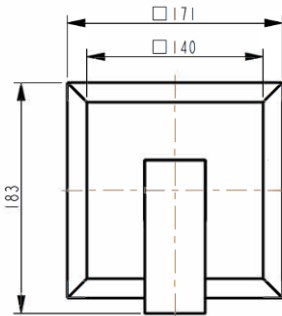

Shower Trim Kit

Disclaimer: Nerval makes every effort to provide accurate specification data. However, specification may change without notice. Please visit nerval website to see NERVAL'S TERMS AND CONDITIONS.