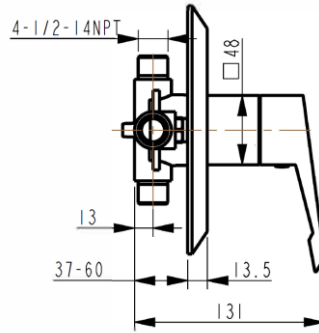

Shower Trim Kit

Disclaimer: Nerval makes every effort to provide accurate specification data. However, specification may change without notice. Please visit nerval website to see NERVAL'S TERMS AND CONDITIONS.