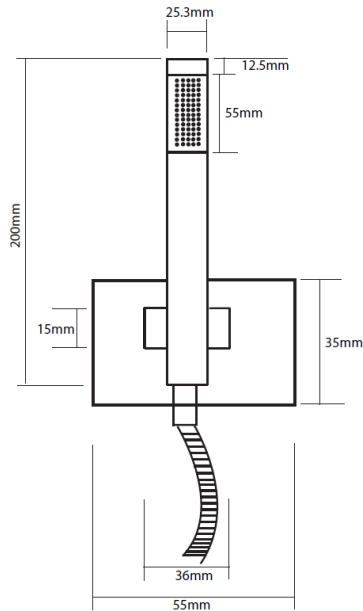

Shower Head

Model: FA-247C

- Shower Head W/Arm
- Material: **Stainless Steel/Brass**
- Finish: Chrome Plated (C)
- Certification: cUPC
- Brand: NERVAL
- Warranty: Limited One Year

Disclaimer: Nerval makes every effort to provide accurate specification data. However, specification may change without notice. Please visit nerval website to see NERVAL'S TERMS AND CONDITIONS.