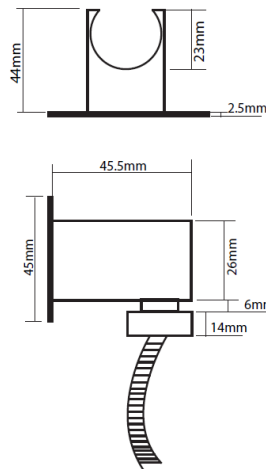

Shower Head

Model: FA-247C

- Shower Head W/Arm
- Material: **Stainless Steel/Brass**
- Finish: Chrome Plated (C)
- Certification: cUPC
- Brand: NERVAL
- Warranty: Limited One Year

Disclaimer: Nerval makes every effort to provide accurate specification data. However, specification may change without notice. Please visit nerval website to see NERVAL'S TERMS AND CONDITIONS.