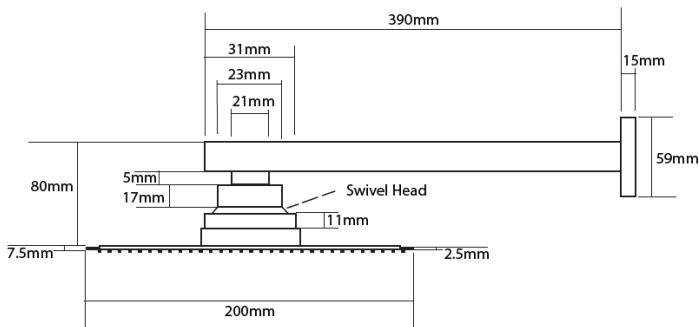

# SHOWER HEAD

## Model: FA-244C

- SHOWER HEAD W/ARM
- Vessel: Stainless Steel
- Finish: Chrome Plated (C),
- Certification: cUPC
- Brand: NERVAL
- Warranty: Limited One Year

Disclaimer: Nerval makes every effort to provide accurate specification data. However, specification may change without notice. Please visit nerval website to see NERVAL'S TERMS AND CONDITIONS.