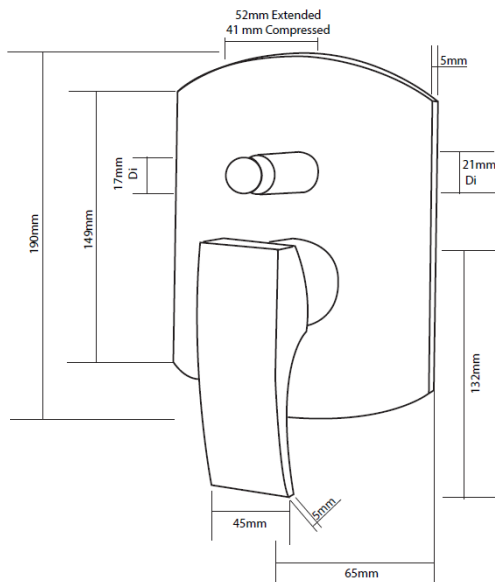

# TUB/SHOWER FLANGE

## Model: FA-242C

- UB/SHOWER DIVERTER
- Material: Brass
- Pressure Balanced
- Installation: Single Hole
- Finish: Chrome Plated (C),
- Certification: cUPC
- Brand: NERVAL
- Warranty: Limited One Year

Disclaimer: Nerval makes every effort to provide accurate specification data. However, specification may change without notice. Please visit nerval website to see NERVAL'S TERMS AND CONDITIONS.