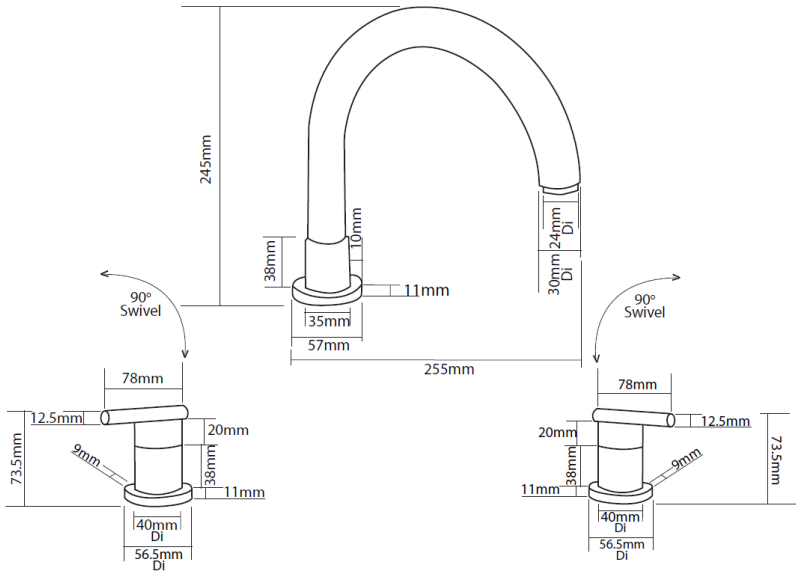

Lavatory Faucet

Model: FA-205S

- Faucet lavatory BN 2 handle widespread
- Finish: Brushed Nickel
- Installation: 3 Hole
- Certification: cUPC
- Brand: NERVAL
- Warranty: Limited Lifetime

Disclaimer: Nerval makes every effort to provide accurate specification data. However, specification may change without notice. Please visit nerval website to see NERVAL'S TERMS AND CONDITIONS.