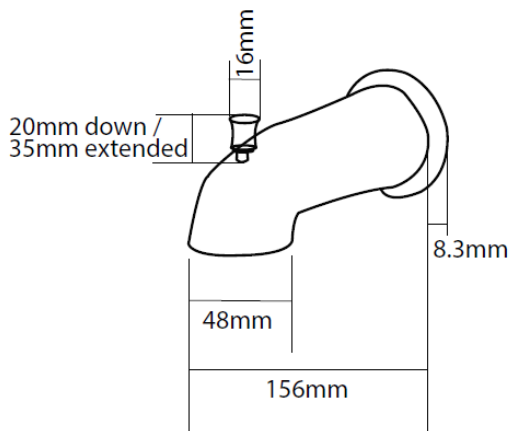

# Tub Spout

## Model: FA-105C

- Tub Spout
- Material: Brass
- Finish: Chrome (C)
- Certification: cUPC
- Brand: NERVAL
- Warranty: Limited One Year

Disclaimer: Nerval makes every effort to provide accurate specification data. However, specification may change without notice. Please visit nerval website to see NERVAL'S TERMS AND CONDITIONS.