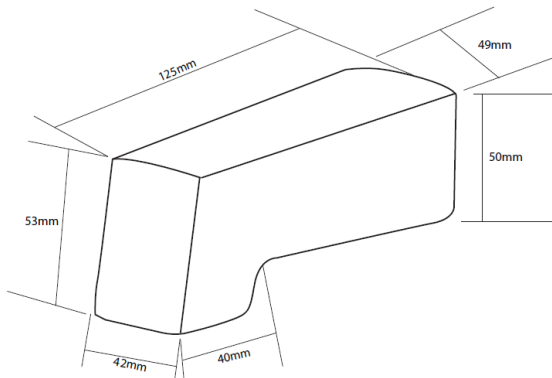

Spout Square

Model: FA-102C

- Spout Square W/O Diverter
- Material: **Brass**
- Finish: Chrome Plated (C),
- Certification: cUPC
- Brand: NERVAL
- Warranty: Limited One Year

Disclaimer: Nerval makes every effort to provide accurate specification data. However, specification may change without notice. Please visit nerval website to see NERVAL'S TERMS AND CONDITIONS.