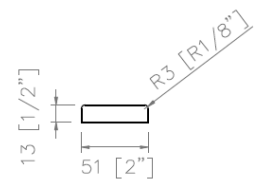

Finishing Trim

Model: CM-TR116

Desc: Finishing Trim

Size: 2" x 0.75"

Height: 96"

Material: Cast marble

Finish: Gloss or Matt

Brand: NERVAL

Limited Lifetime Warranty

Features:

- Finishing Trim
- Smooth finish
- Sealed surface
- No mold or mildew
- Easy to install

Disclaimer: Nerval makes every effort to provide accurate specification data. However, specification may change without notice. Please visit nerval website to see NERVAL'S TERMS AND CONDITIONS.