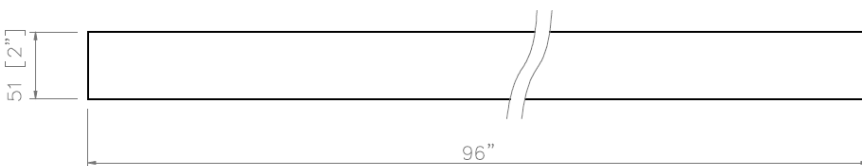

Finishing Trim

Model: CM-TR115

Desc: Finishing Trim

Size: 2" x 0.5"

Height: 96"

Material: Cast marble

Finish: Gloss or Matt

Brand: NERVAL

Limited Lifetime Warranty

Features:

- Finishing Trim
- Smooth finish
- Sealed surface
- No mold or mildew
- Easy to install

Disclaimer: Nerval makes every effort to provide accurate specification data. However, specification may change without notice. Please visit nerval website to see NERVAL'S TERMS AND CONDITIONS.