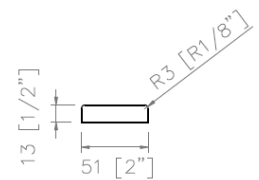

Finishing Trim

Model: CM-TR115

Desc: Finishing Trim

Size: 2" x 0.5"

Height: 96"

Material: Cast marble

Finish: Gloss or Matt

Brand: NERVAL

Limited Lifetime Warranty

Features:

- Finishing Trim
- Smooth finish
- Sealed surface
- No mold or mildew
- Easy to install

Disclaimer: Nerval makes every effort to provide accurate specification data. However, specification may change without notice. Please visit nerval website to see NERVAL'S TERMS AND CONDITIONS.