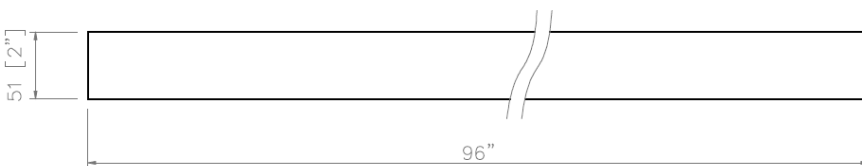

Finishing Trim

Model: CM-TR116

Desc: Finishing Trim

Size: 2" x 0.75"

Height: 96"

Material: Cast marble

Finish: Gloss or Matt

Brand: NERVAL

Limited Lifetime Warranty

Features:

- Finishing Trim
- Smooth finish
- Sealed surface
- No mold or mildew
- Easy to install

Disclaimer: Nerval makes every effort to provide accurate specification data. However, specification may change without notice. Please visit nerval website to see NERVAL'S TERMS AND CONDITIONS.