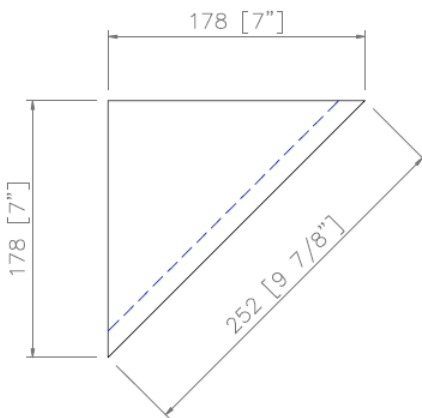

Disclaimer: Nerval makes every effort to provide accurate specification data. However, specification may change without notice. Please visit nerval website to see NERVAL'S TERMS AND CONDITIONS.