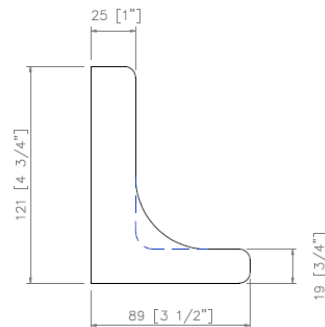

Disclaimer: Nerval makes every effort to provide accurate specification data. However, specification may change without notice. Please visit nerval website to see NERVAL'S TERMS AND CONDITIONS.