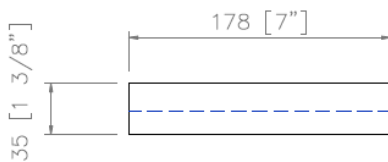

Disclaimer: Nerval makes every effort to provide accurate specification data. However, specification may change without notice. Please visit nerval website to see NERVAL'S TERMS AND CONDITIONS.