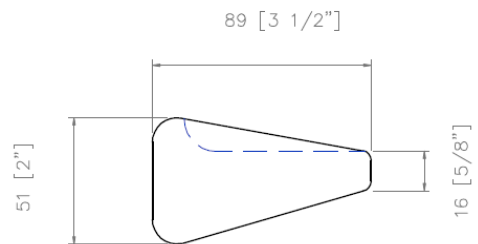

Features:

- Soap dish
- Smooth finish
- Sealed surface
- No mold or mildew
- Easy to install

Disclaimer: Nerval makes every effort to provide accurate specification data. However, specification may change without notice. Please visit nerval website to see NERVAL'S TERMS AND CONDITIONS.