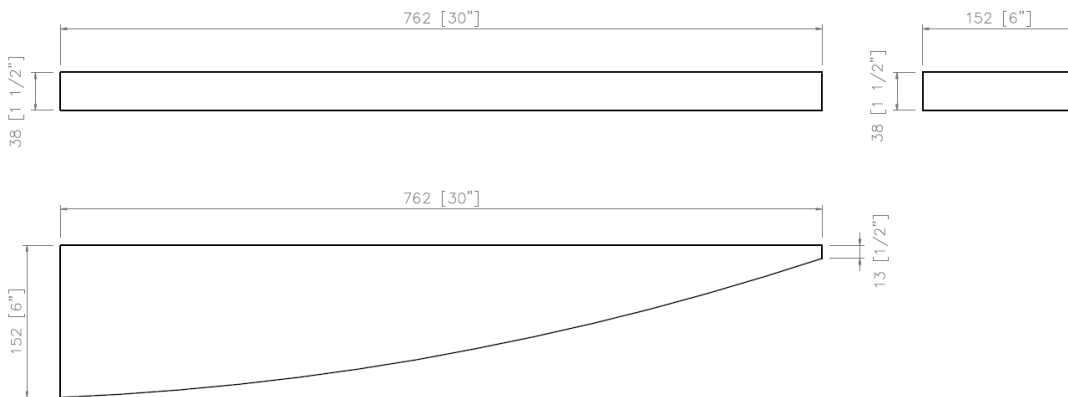

Features:

- Foot rest
- Smooth finish
- Sealed surface
- No mold or mildew
- Easy to install