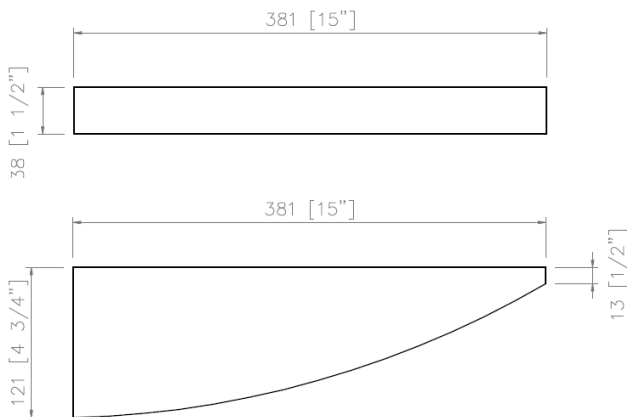

Foot Rest

Model: CM-FR113

Desc: Foot rest / Soap shelf

Size: 15" x 4.75"

Thickness: 1.5"

Material: Cast marble

Finish: Gloss or Matt

Brand: NERVAL

Limited Lifetime Warranty

Features:

- Foot rest / Soap shelf
- Smooth finish
- Sealed surface
- No mold or mildew
- Easy to install

Disclaimer: Nerval makes every effort to provide accurate specification data. However, specification may change without notice. Please visit nerval website to see NERVAL'S TERMS AND CONDITIONS.