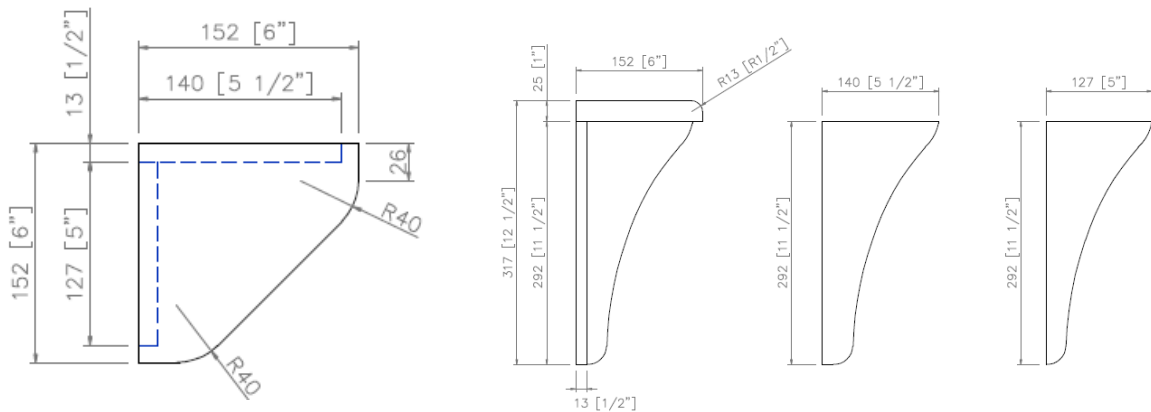

Features:

- Foot rest
- Smooth finish
- Sealed surface
- No mold or mildew
- Easy to install