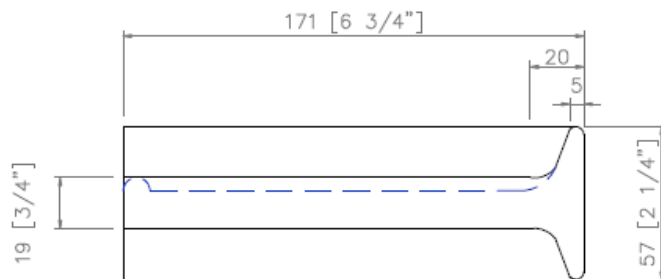

Soap Dish

Model: CM-SD109

Desc: Soap dish

Size: 6.75" x 6.75"

Thickness: 2.25"

Material: Cast marble

Finish: Gloss or Matt

Brand: NERVAL

Limited Lifetime Warranty

Features:

- Soap dish
- Smooth finish
- Sealed surface
- No mold or mildew
- Easy to install

Disclaimer: Nerval makes every effort to provide accurate specification data. However, specification may change without notice. Please visit nerval website to see NERVAL'S TERMS AND CONDITIONS.