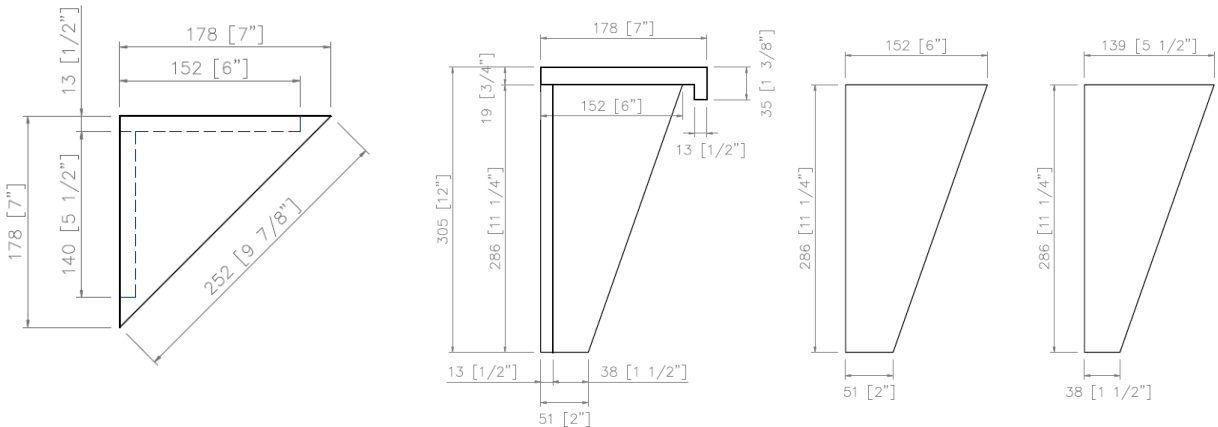

Features:

- Foot rest
- Smooth finish
- Sealed surface
- No mold or mildew
- Easy to install