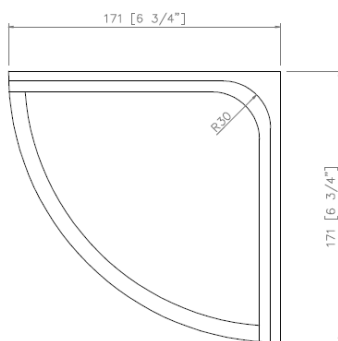

Soap Dish

Model: CM-SD109

Desc: Soap dish

Size: 6.75" x 6.75"

Thickness: 2.25"

Material: Cast marble

Finish: Gloss or Matt

Brand: NERVAL

Limited Lifetime Warranty

Features:

- Soap dish
- Smooth finish
- Sealed surface
- No mold or mildew
- Easy to install

Disclaimer: Nerval makes every effort to provide accurate specification data. However, specification may change without notice. Please visit nerval website to see NERVAL'S TERMS AND CONDITIONS.