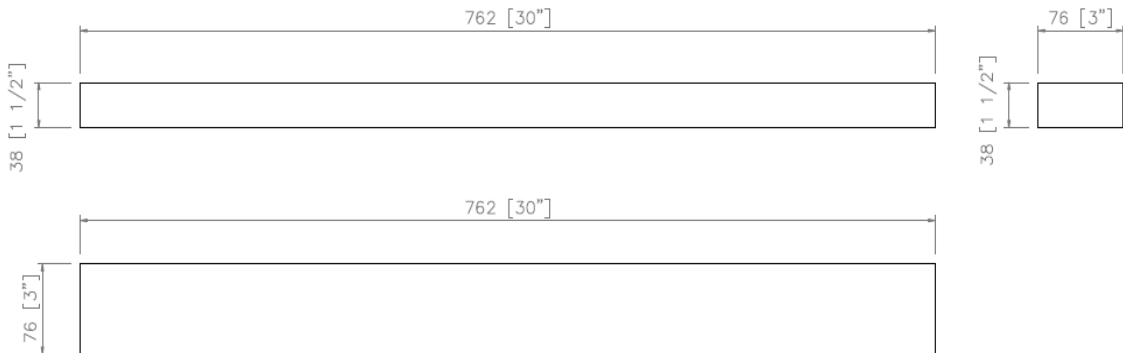

Features:

- Shampoo shelf
- Smooth finish
- Sealed surface
- No mold or mildew
- Easy to install