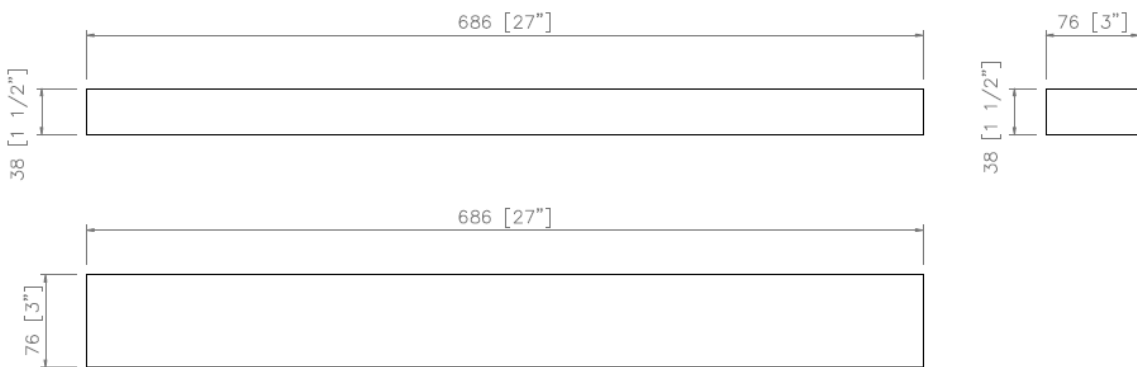

Disclaimer: Nerval makes every effort to provide accurate specification data. However, specification may change without notice. Please visit nerval website to see NERVAL'S TERMS AND CONDITIONS.