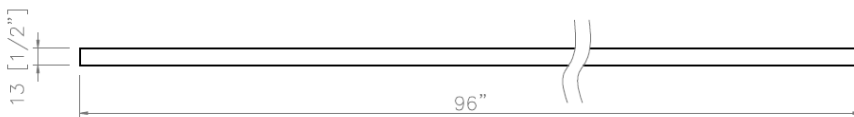

Finishing Trim

Model: CM-TR116

Desc: Finishing Trim

Size: 2" x 0.75"

Height: 96"

Material: Cast marble

Finish: Gloss or Matt

Brand: NERVAL

Limited Lifetime Warranty

Features:

- Finishing Trim
- Smooth finish
- Sealed surface
- No mold or mildew
- Easy to install

Disclaimer: Nerval makes every effort to provide accurate specification data. However, specification may change without notice. Please visit nerval website to see NERVAL'S TERMS AND CONDITIONS.