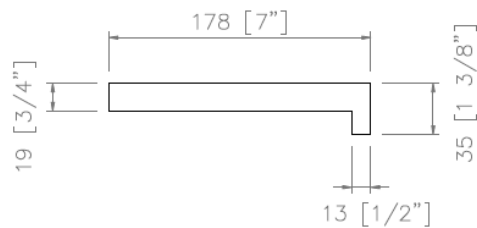

Disclaimer: Nerval makes every effort to provide accurate specification data. However, specification may change without notice. Please visit nerval website to see NERVAL'S TERMS AND CONDITIONS.