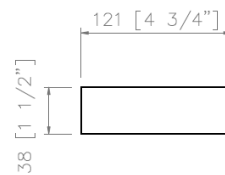

Foot Rest

Model: CM-FR113

Desc: Foot rest / Soap shelf

Size: 15" x 4.75"

Thickness: 1.5"

Material: Cast marble

Finish: Gloss or Matt

Brand: NERVAL

Limited Lifetime Warranty

Features:

- Foot rest / Soap shelf
- Smooth finish
- Sealed surface
- No mold or mildew
- Easy to install

Disclaimer: Nerval makes every effort to provide accurate specification data. However, specification may change without notice. Please visit nerval website to see NERVAL'S TERMS AND CONDITIONS.