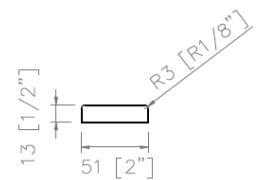

Finishing Trim

Model: CM-TR116

Desc: Finishing Trim

Size: 2" x 0.75"

Height: 96"

Material: Cast marble

Finish: Gloss or Matt

Brand: NERVAL

Limited Lifetime Warranty

Features:

- Finishing Trim
- Smooth finish
- Sealed surface
- No mold or mildew
- Easy to install

Disclaimer: Nerval makes every effort to provide accurate specification data. However, specification may change without notice. Please visit nerval website to see NERVAL'S TERMS AND CONDITIONS.