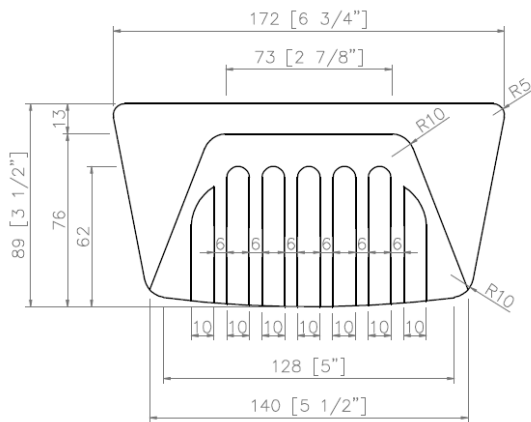

Features:

- Soap dish
- Smooth finish
- Sealed surface
- No mold or mildew
- Easy to install

Disclaimer: Nerval makes every effort to provide accurate specification data. However, specification may change without notice. Please visit nerval website to see NERVAL'S TERMS AND CONDITIONS.