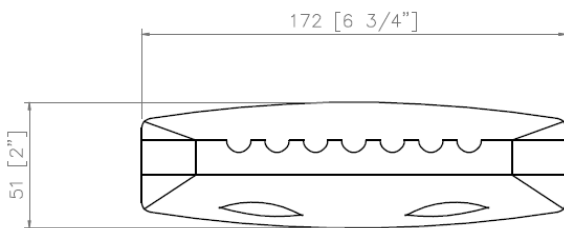

Features:

- Soap dish
- Smooth finish
- Sealed surface
- No mold or mildew
- Easy to install

Disclaimer: Nerval makes every effort to provide accurate specification data. However, specification may change without notice. Please visit nerval website to see NERVAL'S TERMS AND CONDITIONS.