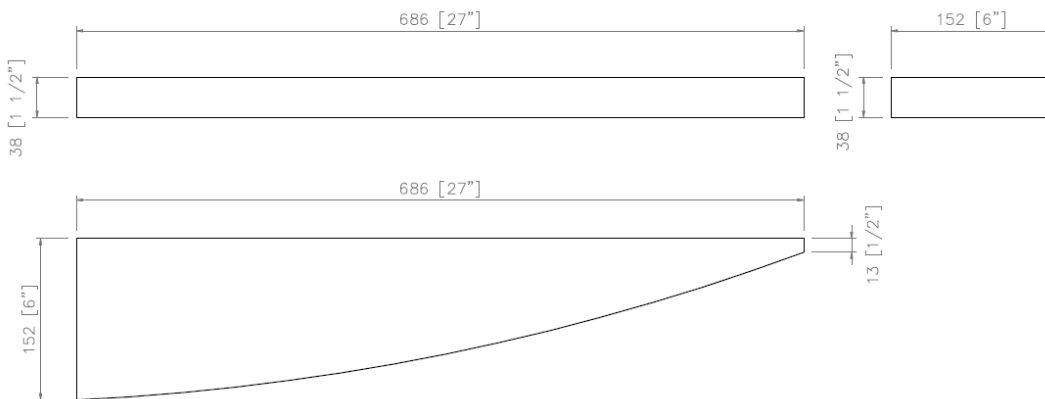

Foot Rest

Model: CM-FR111

Desc: Foot rest

Size: 27"x 6"

Thickness: 1.5"

Material: Cast marble

Finish: Gloss or Matt

Brand: NERVAL

Limited Lifetime Warranty

Features:

- Foot rest
- Smooth finish
- Sealed surface
- No mold or mildew
- Easy to install

Disclaimer: Nerval makes every effort to provide accurate specification data. However, specification may change without notice. Please visit nerval website to see NERVAL'S TERMS AND CONDITIONS.