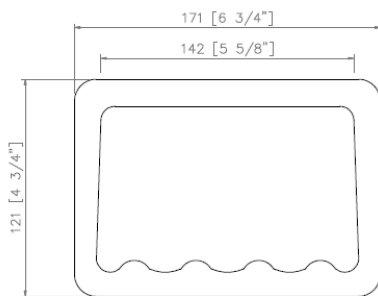

Disclaimer: Nerval makes every effort to provide accurate specification data. However, specification may change without notice. Please visit nerval website to see NERVAL'S TERMS AND CONDITIONS.