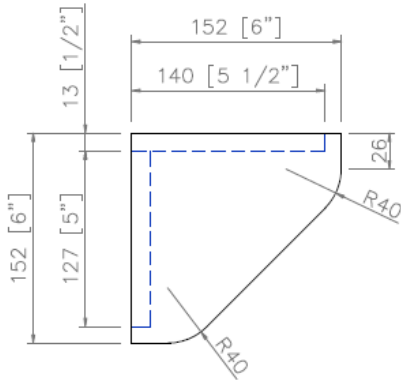

Disclaimer: Nerval makes every effort to provide accurate specification data. However, specification may change without notice. Please visit nerval website to see NERVAL'S TERMS AND CONDITIONS.