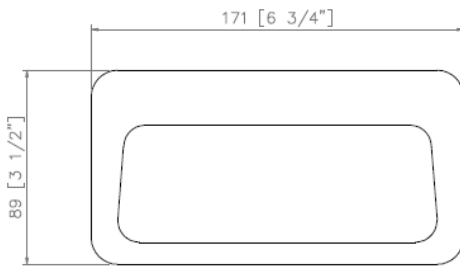

Disclaimer: Nerval makes every effort to provide accurate specification data. However, specification may change without notice. Please visit nerval website to see NERVAL'S TERMS AND CONDITIONS.