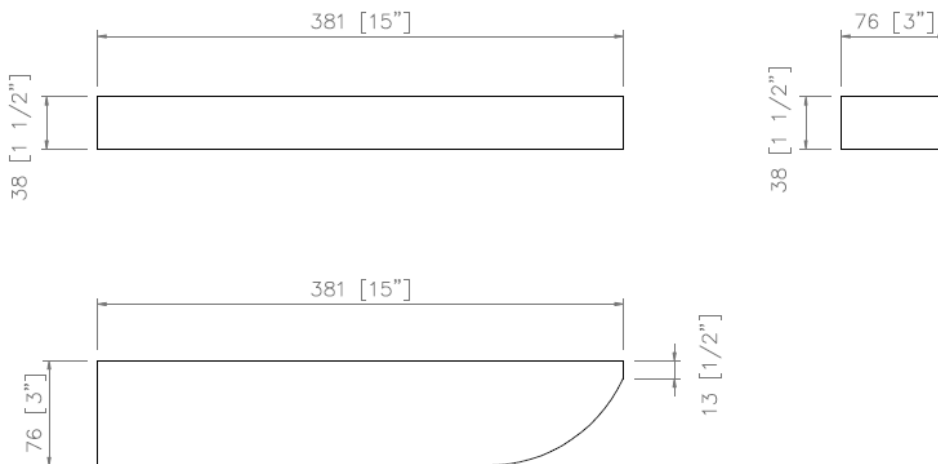

Disclaimer: Nerval makes every effort to provide accurate specification data. However, specification may change without notice. Please visit nerval website to see NERVAL'S TERMS AND CONDITIONS.