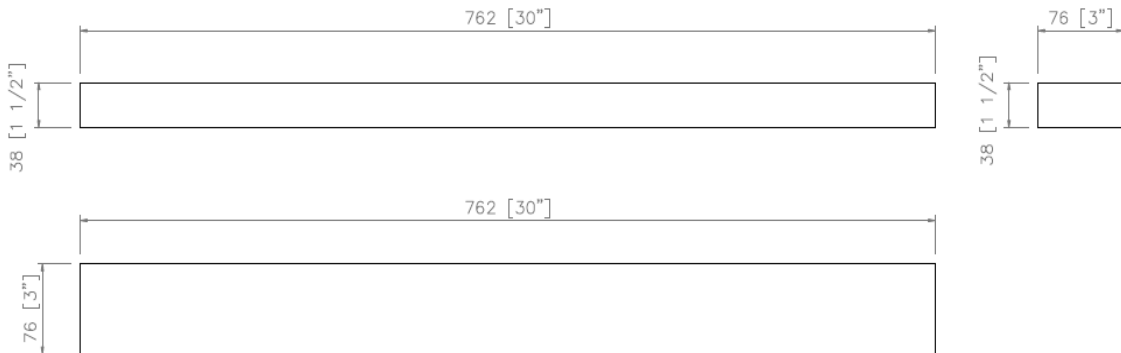

Features:

- Shampoo shelf
- Smooth finish
- Sealed surface
- No mold or mildew
- Easy to install