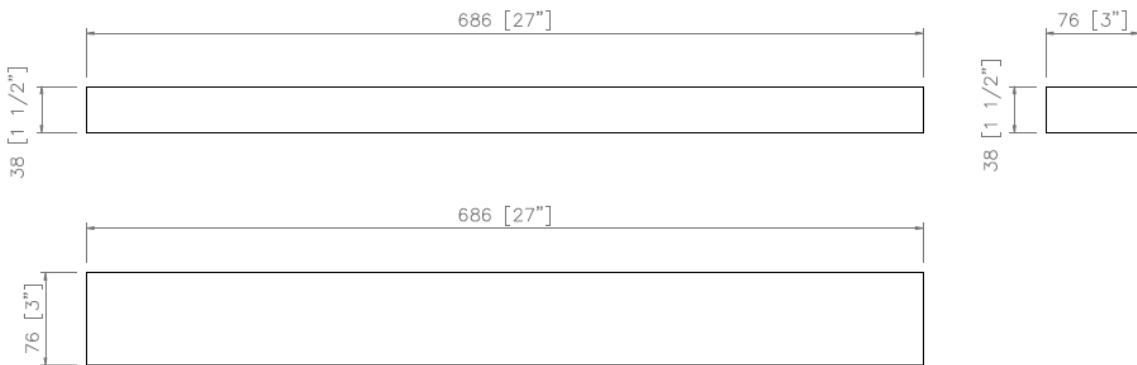

Disclaimer: Nerval makes every effort to provide accurate specification data. However, specification may change without notice. Please visit nerval website to see NERVAL'S TERMS AND CONDITIONS.