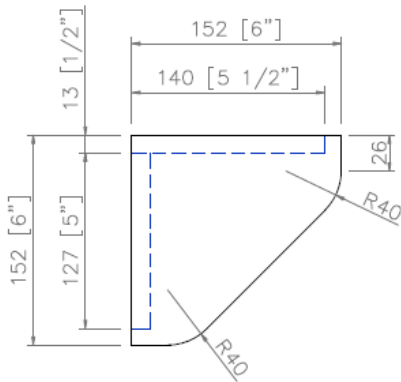

Disclaimer: Nerval makes every effort to provide accurate specification data. However, specification may change without notice. Please visit nerval website to see NERVAL'S TERMS AND CONDITIONS.