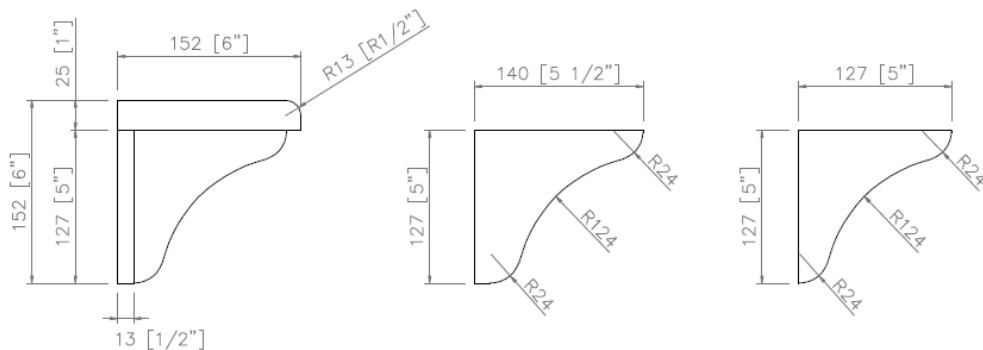

Disclaimer: Nerval makes every effort to provide accurate specification data. However, specification may change without notice. Please visit nerval website to see NERVAL'S TERMS AND CONDITIONS.