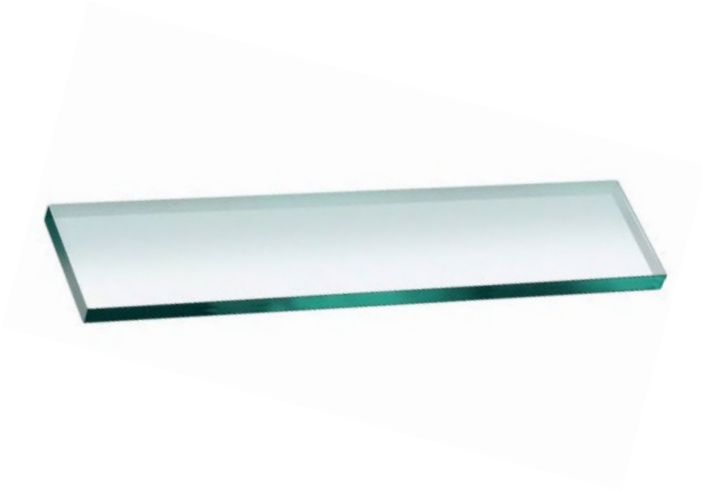

Glass Shelf

Model: GL-GD424-10

- Corner glass shelf
- Size: 24" x 4"
- Thickness: 10mm
- Tempered glass
- Polished edge
- Suitable to use with acrylic, tiled or cast marble walls
- Can be retrofitted to existing wall
- Brand: NERVAL
- Limited Lifetime Warranty

Features:

- Easy to install
- Aluminum anodized brackets sold separately

Disclaimer: Nerval makes every effort to provide accurate specification data. However, specification may change without notice. Please visit nerval website to see NERVAL'S TERMS AND CONDITIONS.