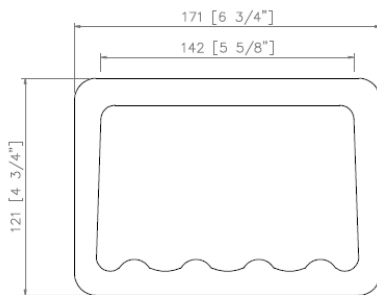

Soap Dish

Model: CM-SD108

Desc: Soap dish

Size: 6.75" x 3.5"

Thickness: 4.75"

Material: Cast marble

Finish: Gloss or Matt

Brand: NERVAL

Limited Lifetime Warranty

Features:

- Soap dish
- Smooth finish
- Sealed surface
- No mold or mildew
- Easy to install

Disclaimer: Nerval makes every effort to provide accurate specification data. However, specification may change without notice. Please visit nerval website to see NERVAL'S TERMS AND CONDITIONS.