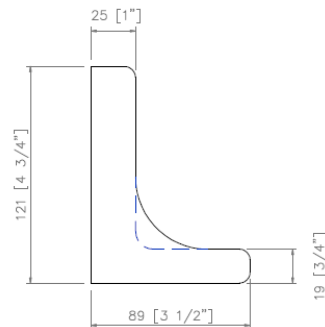

Soap Dish

Model: CM-SD108

Desc: Soap dish

Size: 6.75" x 3.5"

Thickness: 4.75"

Material: Cast marble

Finish: Gloss or Matt

Brand: NERVAL

Limited Lifetime Warranty

Features:

- Soap dish
- Smooth finish
- Sealed surface
- No mold or mildew
- Easy to install

Disclaimer: Nerval makes every effort to provide accurate specification data. However, specification may change without notice. Please visit nerval website to see NERVAL'S TERMS AND CONDITIONS.