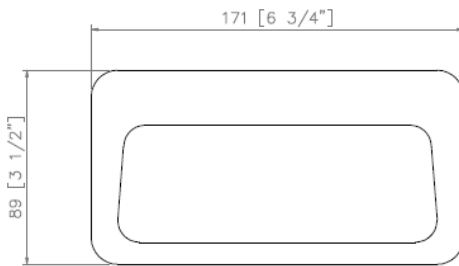

Soap Dish

Model: CM-SD108

Desc: Soap dish

Size: 6.75" x 3.5"

Thickness: 4.75"

Material: Cast marble

Finish: Gloss or Matt

Brand: NERVAL

Limited Lifetime Warranty

Features:

- Soap dish
- Smooth finish
- Sealed surface
- No mold or mildew
- Easy to install

Disclaimer: Nerval makes every effort to provide accurate specification data. However, specification may change without notice. Please visit nerval website to see NERVAL'S TERMS AND CONDITIONS.