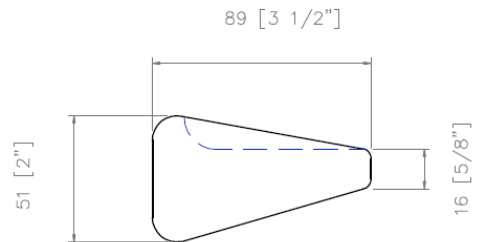

Features:

- Soap dish
- Smooth finish
- Sealed surface
- No mold or mildew
- Easy to install

Disclaimer: Nerval makes every effort to provide accurate specification data. However, specification may change without notice. Please visit nerval website to see NERVAL'S TERMS AND CONDITIONS.