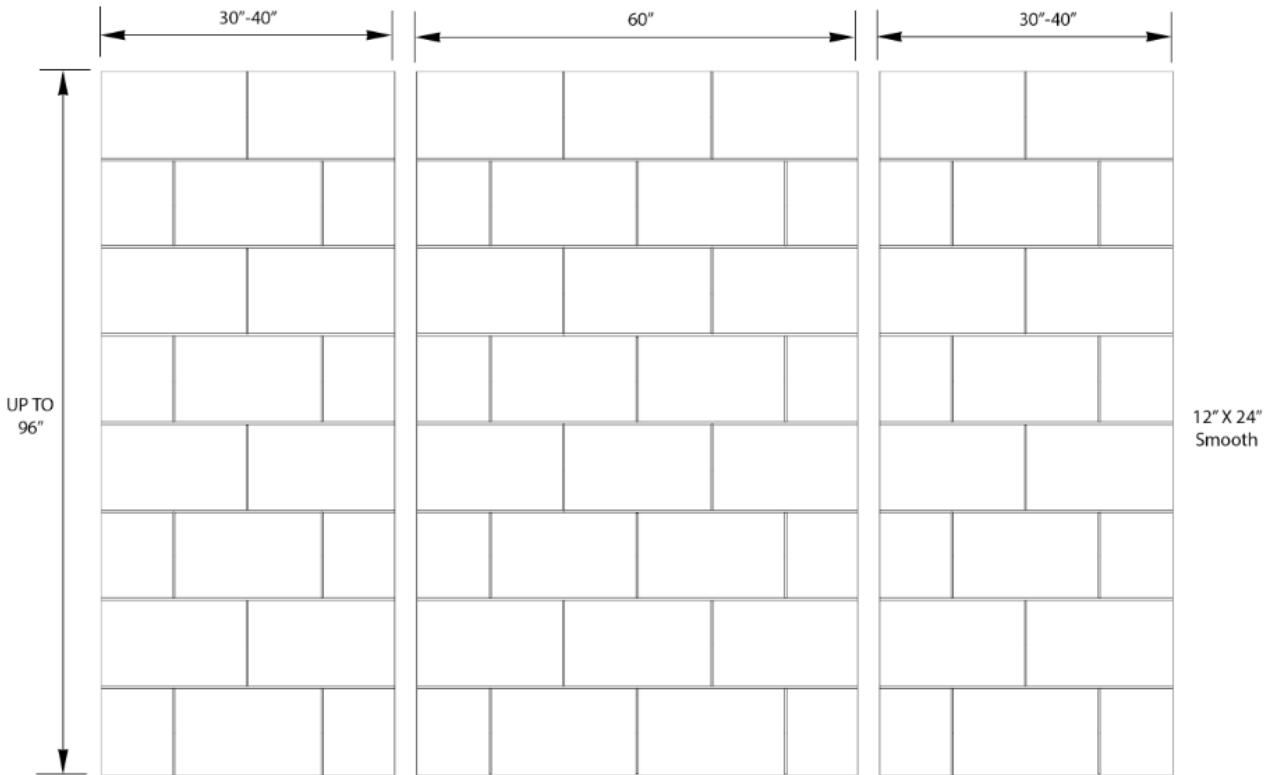

## Cast Marble Shower Surrounds

Width	Height	Thickness
30"	96"	1/4"
40"	96"	1/4"
60"	96"	1/4"

Custom sizes are available

#### Panel size:

- 30" x 96"
- 36" x 96"
- 60" x 96"
- Custom sizes are available
- Thickness: 1/4"
- Material: Cast marble
- Finish: Gloss
- Brand: NERVAL

#### Features:

- Pattern: 24" x 12" smooth
- Solid panel
- Sealed surface
- Mold resistant
- Mildew resistant
- Shipped oversize – measure & cut at the jobsite by installer
- Easy to install